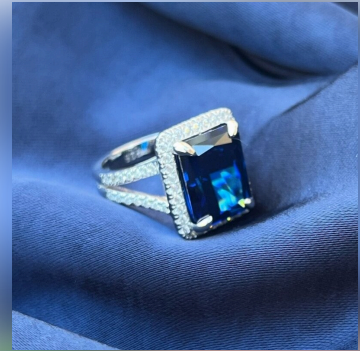

### Royal Sapphire Cocktail Ring Size 7

#51

**Starting Bid \$250.00**

Retail Value \$500.00

3 Available

The **Royal Sapphire Elegance Cocktail Ring** is a masterpiece designed to exude luxury and grace. This stunning ring features a dazzling **ice-cut blue sapphire** stone at its center, the vibrant sapphire hue reminiscent of the royal blue skies, captivating and rich in depth. The unique ice-cut shape of the stone ensures maximum light reflection, creating a radiant, sparkling effect from every angle, making it the perfect statement piece.